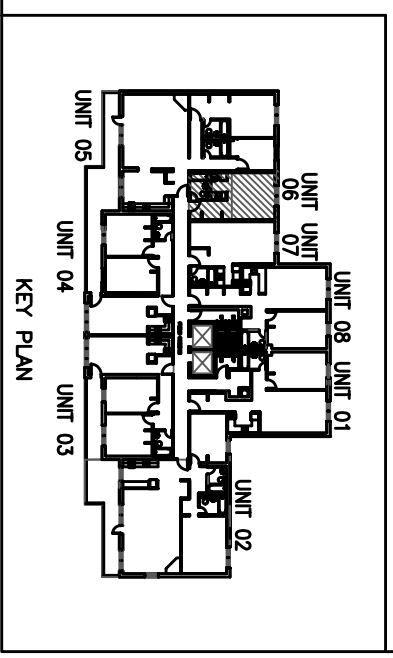

UNIT 06
94 EAST 4TH STREET, 9TH FL

0 4' 8' 1' 2'

KEY PLAN